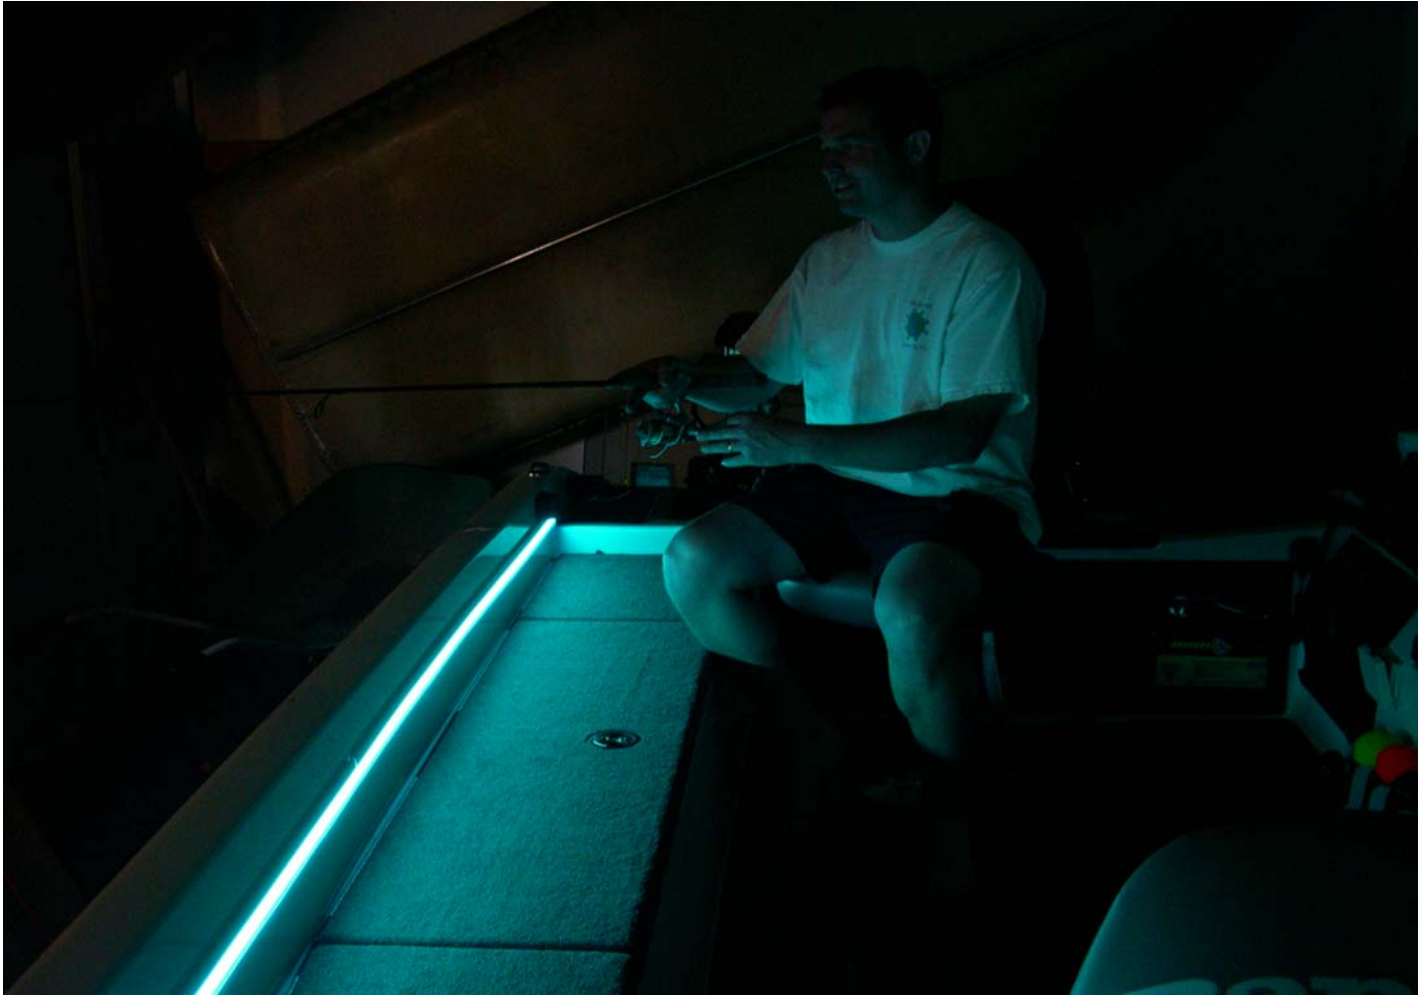

flexēglo™

As a Professional Guide and Tournament angler, I look for products that help me catch more fish. Blue Fee does just that! Blue Fee illuminates the interior of my boat without hindering my vision outside the boat. Whether I'm netting fish, tying lines, or unhooking fish, Blue Fee is the light I use!